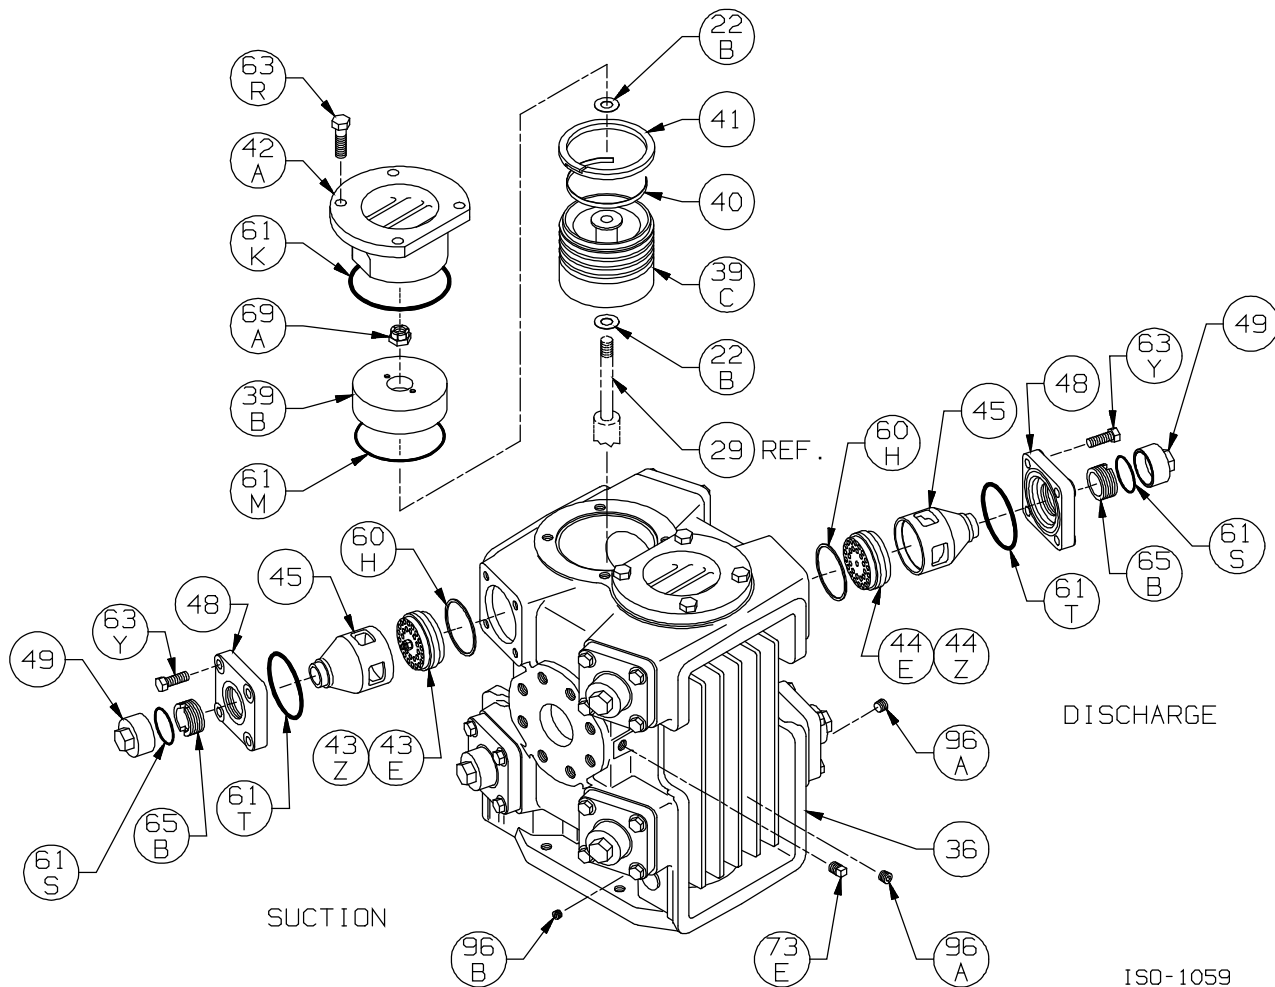

ISO1068-5

Ref	Description	Qty	Part No
12B	Inspection Plate	1	794093
25	Connecting Rod Assembly	2	794767
26	Connecting Rod Bearing	2	794710
28	Wrist Pin Bearing	4	794776
28A	Bearing Spacer	2	794770
29	Crosshead Assembly	2	794723
31	Wrist Pin	2	794727
32	Wrist Pin Plug	4	794724
34	Crosshead Guide	1	794430
35D	Hold-down Ring	2	794220
60E	Gasket - Inspection Plate *	1	794092

ISO1168-2

Ref	Description	Qty	Part No
9B	Packing Spring	2	794041
35A	Retainer Ring	2	794080
35B	Packing Box - Lower	2	794772
35C	Packing Set	2	794498
37	S3R Seal	2	794456
37A	Seal Cup	2	794455

Ref	Description	Qty	Part No
37B	Seal Cup Cover	2	794454
62A	O-Ring (Buna-N) *	2	792311
63K	Capscrew - Socket Hd	16	794460
63L	Capscrew - Socket Hd	4	794461
67A	Washer - Packing Box	4	794084
102	Packing Installation Tool	1	790540

\*Included in Gasket Sets

Refer to the Compressor IOM for proper orientation of components.

ISO-1059

Cylinder Assembly LB942A, LB942B, LB943B

ISO1059

Ref	Description	Qty	Part No
22B	Piston Shim – 0.007"	AR	794761
	Piston Shim – 0.015"		794762
	Piston Shim – 0.025"		797022
	Piston Shim – 0.035"		797023
	Piston Shim – 0.040"		797024
36	Cylinder	1	794704
39B	Piston Cap	2	794719
39C	Piston	2	794718
40	Expander	8	793614
41	Piston Ring - Std	8	793610
42A	Head	2	794702
43E	Suction Valve Assembly	4	793659
43Z	Valve Repair Kit - For 793659/793679		793660
44E	Discharge Valve Assembly	4	793679
44Z	Valve Repair Kit - For 793659/793679		793660