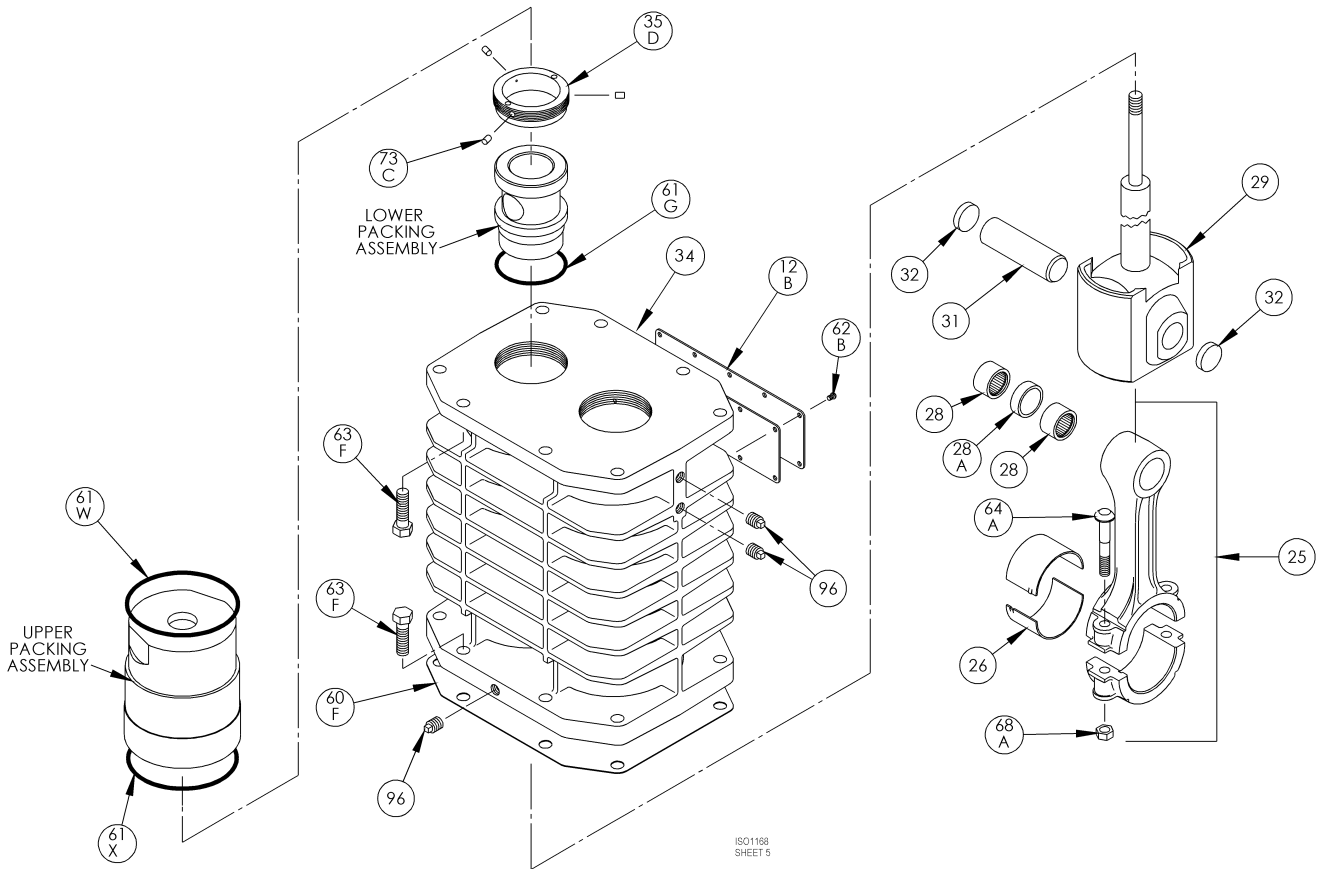

Crosshead Assembly: LB942B

ISO1068-5

Ref	Description	Qty	Part No
12B	Inspection Plate	1	794093
25	Connecting Rod Assembly	2	794767
26	Connecting Rod Bearing	2	794710
28	Wrist Pin Bearing	4	794776
28A	Bearing Spacer	2	794770
29	Crosshead Assembly	2	794723
31	Wrist Pin	2	794727
32	Wrist Pin Plug	4	794724
34	Crosshead Guide	1	794430
35D	Hold-down Ring	2	794220
60E	Gasket - Inspection Plate *	1	794092

Ref	Description	Qty	Part No
60F	Gasket - Crankcase *	1	794121
61G	O-Ring (Buna-N) *	2	794082
61W	O-Ring (Buna-N) *	2	792315
61X	O-Ring (Buna-N) *	2	792252
62B	Machine Screw - Inspection Plate	10	793096
63F	Capscrew - Hex Hd	16	794094
64A	Connecting Rod Bolt	4	794012
68A	Connecting Rod Bolt Nut	4	794013
73C	Lock Plug *	6	794028
96	Pipe Plug	4	793498

* Included in Gasket Sets