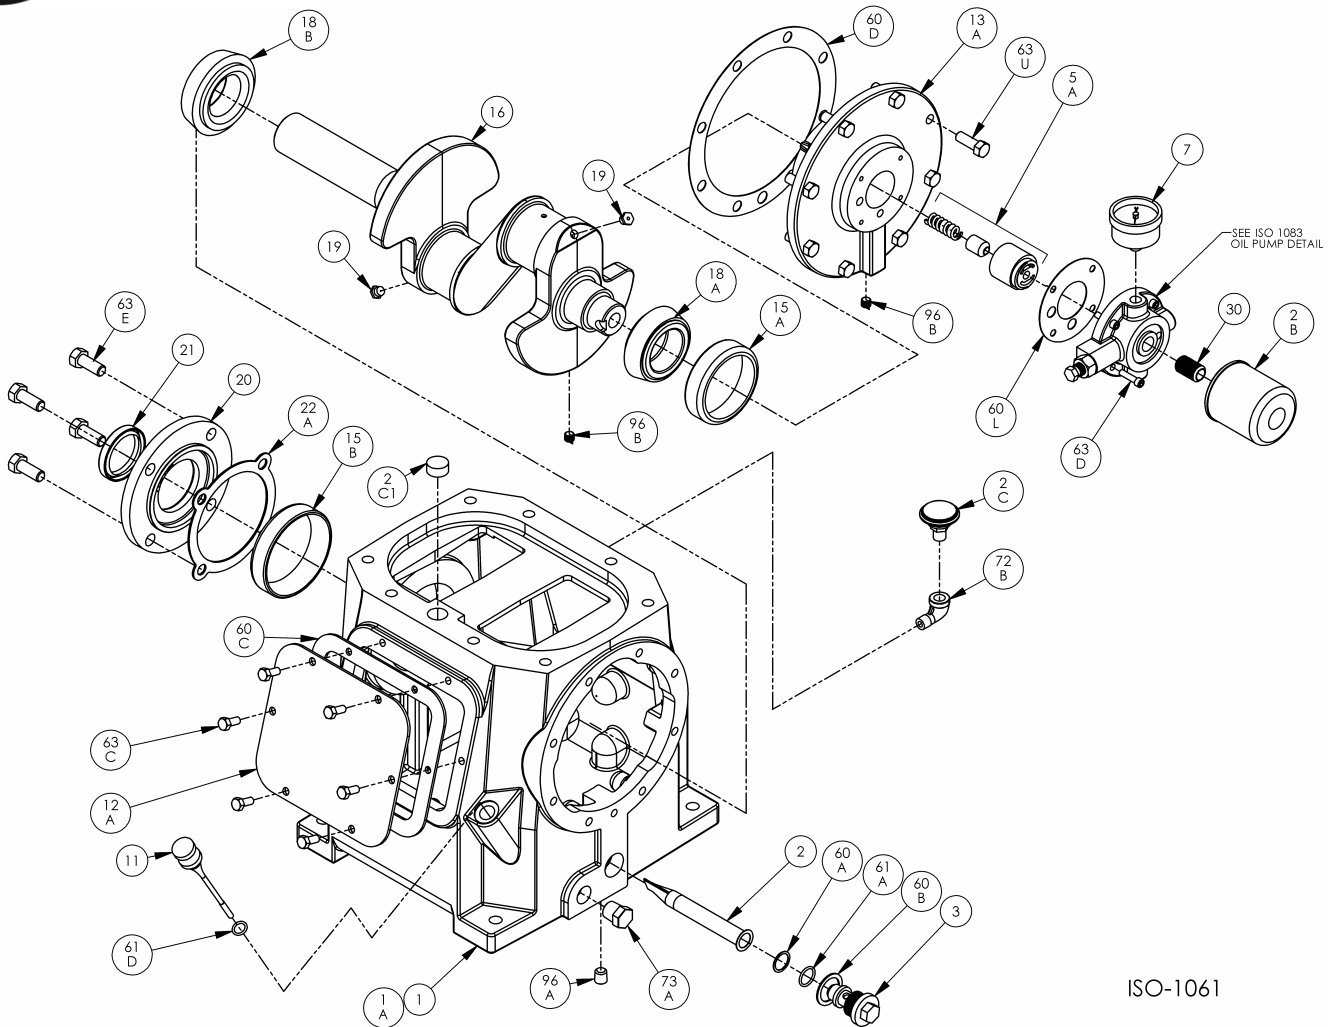

Crankcase Assembly: Model LB942A, LB942B

ISO1056

Ref	Description	Qty	Part No
1	Crankcase Assembly - with Oil Filter	1	794758
1A	Crankcase	1	794709
2	Oil Intake Screen	1	792135
2B	Oil Filter	1	794726
2C	Breather Filter (current)	1	792070
2C1	Breather Filter (Previous Construction)		794752
3	Oil Screen Plug	1	792145
5A	Oil Pump Kit	1	794760
7	Oil Pressure Gauge	1	790012
11	Oil Bayonet Assembly	1	792162
12A	Inspection Plate	1	794140
13A	Bearing Carrier	1	794714
15A	Bearing Cup (Outboard)	1	794131
15B	Bearing Cup (Inboard)	1	794731
16	Crankshaft Assembly (w/ 18A,18B,19,96B)	1	794708
18A	Bearing Cone (Outboard)	1	794130
18B	Bearing Cone (Inboard)	1	794730
19	Orifice	2	792146
20	Bearing Cover Plate	1	794716

Ref	Description	Qty	Part No
21	Oil Seal	1	794732
22A	Bearing Adjustment Shim Kit	1	794733
30	Oil Filter Fitting	1	794725
60A	Gasket - Oil Screen *	1	792136
60B	Gasket - Oil Screen Plug *	1	792123
60C	Gasket - Inspection Plate *	1	794122
60D	Gasket - Bearing Carrier Assembly *	1	794720
60L	Gasket - Oil Pump Cover *	1	794721
61A	O-Ring - Oil Screen *	1	792175
61D	O-Ring - Oil Bayonet *	1	792174
63C	Capscrew - Hex Hd	6	793116
63D	Capscrew - Soc Hd	4	790559
63E	Capscrew - Hex Hd	4	790484
63U	Capscrew - Hex Hd	8	792093
72B	Elbow	1	790453
73A	Pipe Plug	1	790024
96A	Pipe Plug	1	790488
96B	Pipe Plug	2	790309

* Included in Gasket Sets