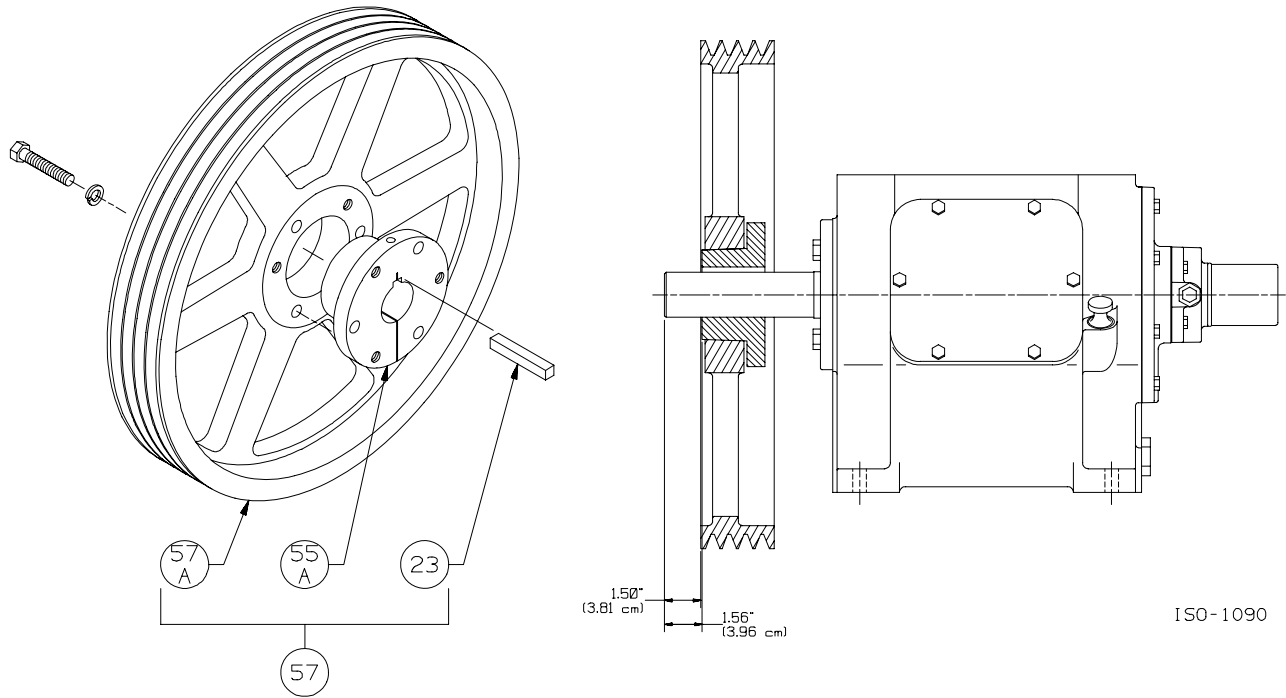

Flywheel Assembly: LB942A, LB942B ISO1090

Ref	Description	Qty	Part No
23	Key	1	794267
55A	Hub	1	790505
57	Flywheel Assembly	1	794755
57A	Flywheel	1	790539