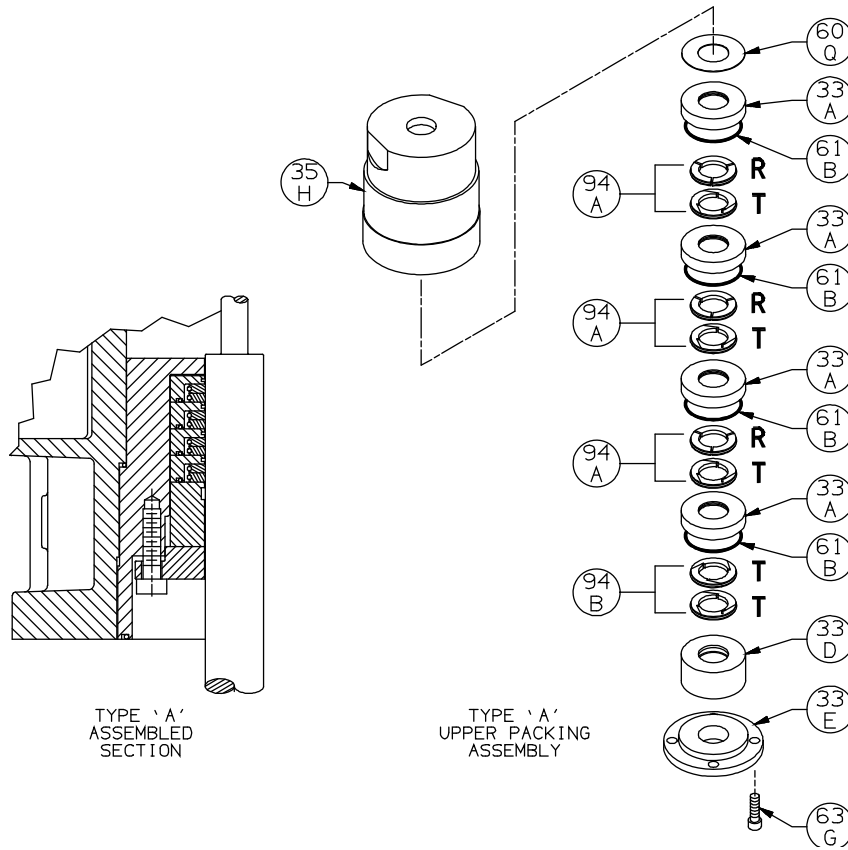

Upper Packing Box Detail - Type 'A': LB942B

ISO1060

Ref	Description	Qty	Part No
33A	Packing Cup	8	794783
33D	Packing Spacer	2	794745
33E	Packing Gland	2	794781
35H	Packing Box - Upper	2	794780
60Q	Gasket - Packing Cup *	2	794754

Ref	Description	Qty	Part No
61B	O-Ring (Buna-N) *	8	792260
63G	Capscrew - Socket Hd	8	790483
94A	Packing Ring - R/T	6	794746
94B	Packing Ring - T/T	2	794747

*Included in Gasket Sets