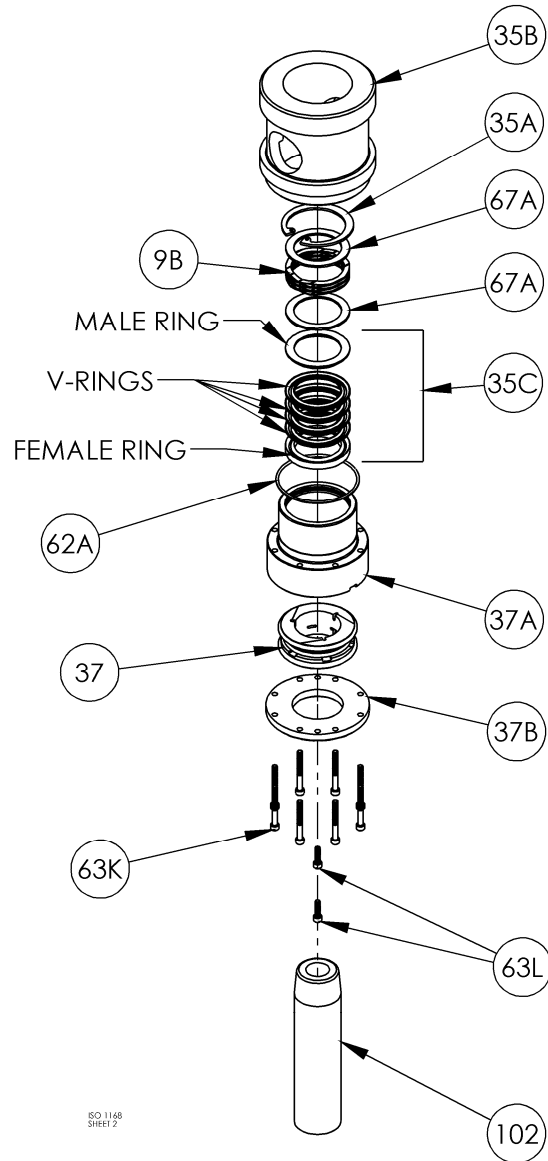

ISO 1168
SHEET 2

Lower Packing Box Detail ' : LB942B

ISO1168-2

Ref	Description	Qty	Part No
9B	Packing Spring	2	794041
35A	Retainer Ring	2	794080
35B	Packing Box - Lower	2	794772
35C	Packing Set	2	794498
37	S3R Seal	2	794456
37A	Seal Cup	2	794455

Ref	Description	Qty	Part No
37B	Seal Cup Cover	2	794454
62A	O-Ring (Buna-N) *	2	792311
63K	Capscrew - Socket Hd	16	794460
63L	Capscrew - Socket Hd	4	794461
67A	Washer - Packing Box	4	794084
102	Packing Installation Tool	1	790540

*Included in Gasket Sets

Refer to the Compressor IOM for proper orientation of components.