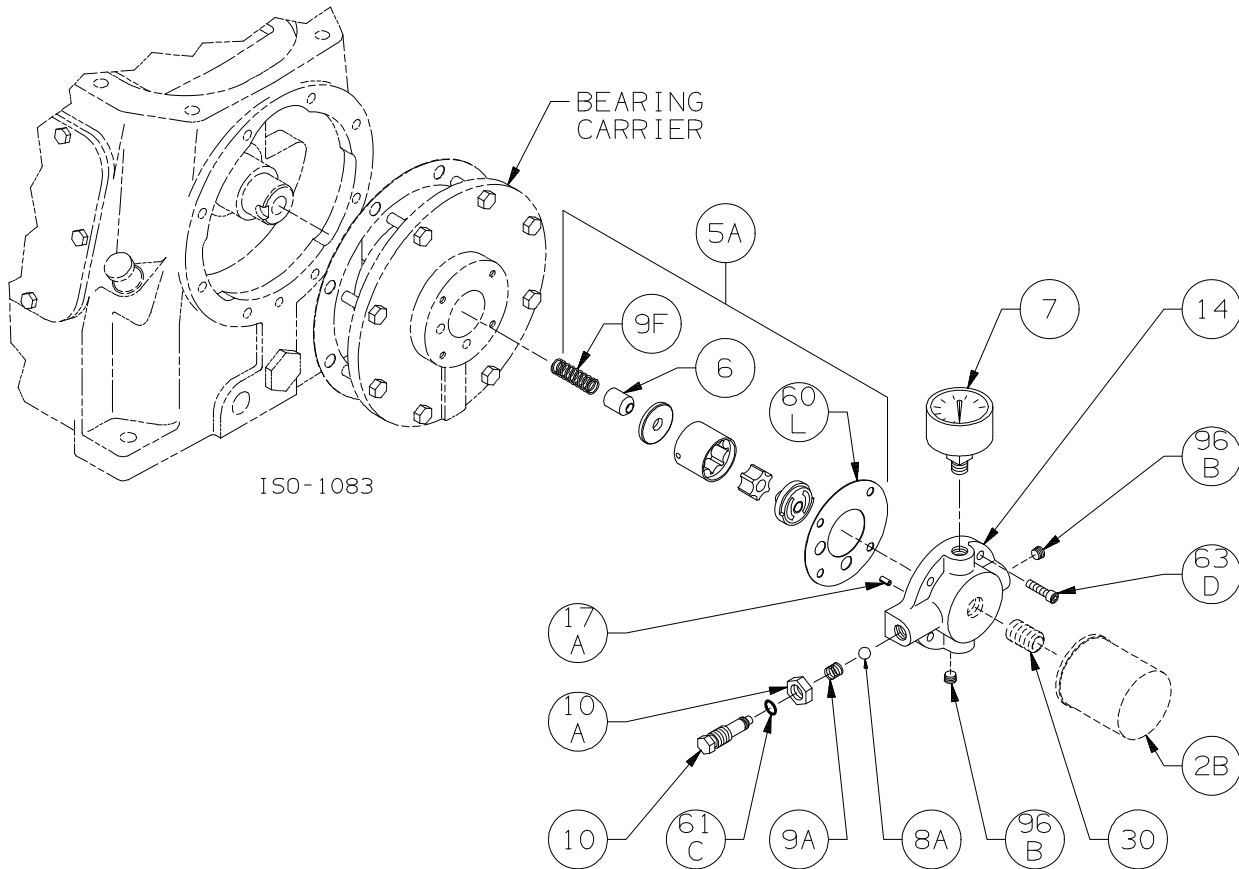

Oil Pump Detail:

Models LB081B, LB082B, LB161B, LB162B, LB361B,
LB362C, LB601B, LB602B, LB602C, LB942A, LB942B

ISO1083

Ref	Description	Qty	Part No
2B	Oil Filter	1	794726
5A	Oil Pump Kit (with 6, 9F, 60L)		794760
6	Oil Pump Cone	1	794750
7	Oil Pressure Gauge	1	790012
8A	Oil Pressure Adj. Ball	1	792154
9A	Oil Pressure Adj. Spring	1	792153
9F	Oil Pump Spring	1	794751
10	Oil Pressure Adj. Screw	1	792148
10A	Locknut	1	792152

Ref	Description	Qty	Part No
14	Oil Pump Cover Assembly - For Filter	1	794764
	Oil Pump Cover Assembly (both include 17A, 96B)		794763
17A	Roll Pin	1	794753
30	Oil Filter Fitting	1	794725
60L	Gasket - Oil Pump Cover *	1	794721
61C	O-Ring - Adjusting Screw *	1	792168
63D	Capscrew - Socket Head	4	790559
96B	Pipe Plug	2	790309

* Included in Gasket Sets